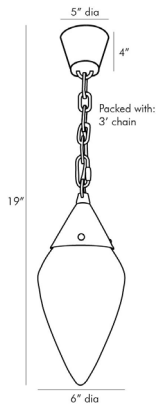

ARTERIOS

BERKLEY PENDANT

49379
H: 19 IN, Dia: 6.00 IN
Antique Brass, Clear Crystal
Contract Suitable As Is

The foundation of this piece is composed of a solid clear crystal diffuser that is stylishly suspended by an antique brass steel chain. The chain features an alternating diamond to oval pattern delivering a geometric dynamic that complements its sleek appeal. A neatly concealed LED light imparts an ultra-modern element on this piece while providing a soft illuminating glow to its surroundings. Damp-rated, although limited

APPEARANCE

Material Crystal, Steel
Finish Antique Brass
Top Coat/Sealant true

DIMENSIONS

Pendant H: 12 IN, Dia: 6.00 IN
Minimum Hanging Height 19 IN
Maximum Hanging Height 55 IN
Canopy H: 3 IN, Dia: 5.00 IN